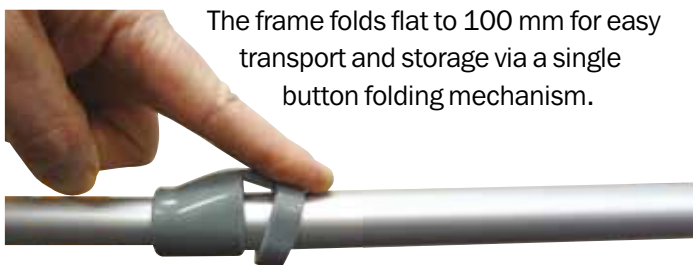

Small Walking Frame

Compact folding

A durable yet lightweight aluminium walking frame that is ideal for everyday use. It features height adjustable legs with replaceable rubber tips and foam grip handles for added user comfort.

The frame folds flat to 100 mm for easy transport and storage via a single button folding mechanism.

OVERALL WIDTH	600 > 670 mm
OVERALL HEIGHT	787 > 965 mm
OVERALL DEPTH	460 > 500 mm
DEPTH WHEN FOLDED	100 mm
BETWEEN HANDLES	430 mm
WEIGHT	2.5 kg