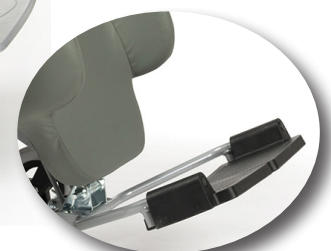

Coraille

Shell chair for indoor / outdoor usage

total  mobility

2 big rear wheels and 2 smaller front wheels.

Aluminium frame.

One-piece spring mounted footplate of high resistance ABS synthetic material.

Pneumatically adjustable chair angle and leg supports

5-point safety harness

Padded headrest

Footbrake at the back

Seat height adjustable from 45cm - 56cm

Footbrake on rear wheel

OPTIONAL removable/foldable table
(telescopic adjustment 38 - 48cm)

OPTIONAL B52 Serum holder